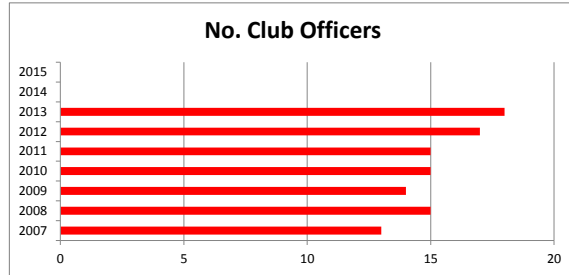

Objectives: The Club's objectives are to learn about Construction Excellence and Best Practice issues from each other and the wider construction community and to share this knowledge so that the performance of local construction organisations improves

Club's Vision: To be a leading Constructing Excellence club in the UK which is recognised by all third parties in the Black Country as the organisation for information, knowledge, connections and the sharing of best practice in the construction related supply chain. Club events will be the place of choice to meet and learn, particularly for SMEs