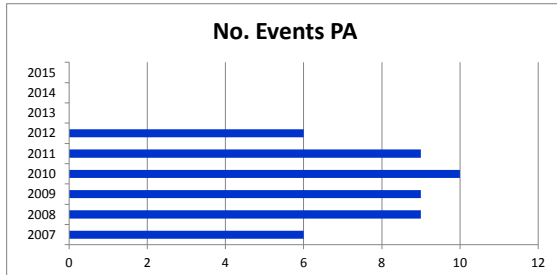

Objectives: The Club's objectives are to learn about Construction Excellence and Best Practice issues from each other and the wider construction community and to share this knowledge so that the performance of local construction organisations improves

Club's Vision: To be a leading Constructing Excellence club in the UK which is recognised by all third parties in the Black Country as the organisation for information, knowledge, connections and the sharing of best practice in the construction related supply chain. Club events will be the place of choice to meet and learn, particularly for SMEs