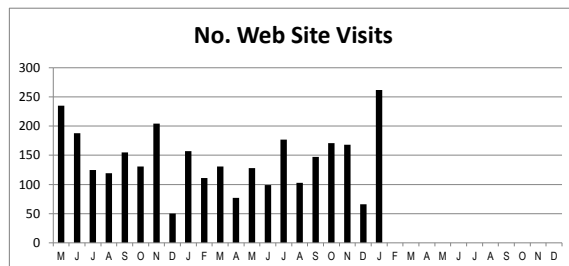

Feedback on Club Activity:

"I have attended events at BCCEC over the last four years and it has greatly improved our knowledge of the industry sector and best practice and also helped me connect with other organisations in the region. I have since serving as an Officer of BCCEC joined the management committee at HAWCE. These regional clubs are a great asset to the industry" - C Pearce, Telecetera Ltd