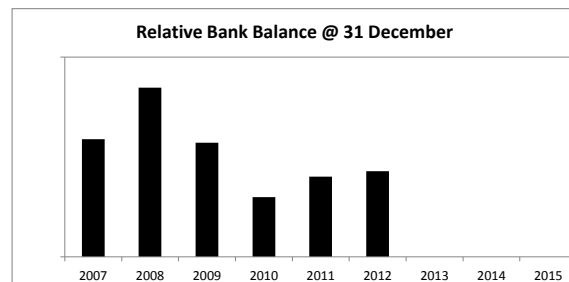

Feedback on Club Activity:

"I have attended events at BCCEC over the last four years and it has greatly improved our knowledge of the industry sector and best practice and also helped me connect with other organisations in the region. I have since serving as an Officer of BCCEC joined the management committee at HAWCE. These regional clubs are a great asset to the industry" - C Pearce, Telecetera Ltd