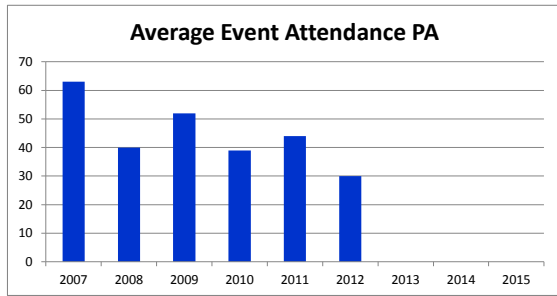

Objectives: The Club's objectives are to learn about Construction Excellence and Best Practice issues from each other and the wider construction community and to share this knowledge so that the performance of local construction organisations improves