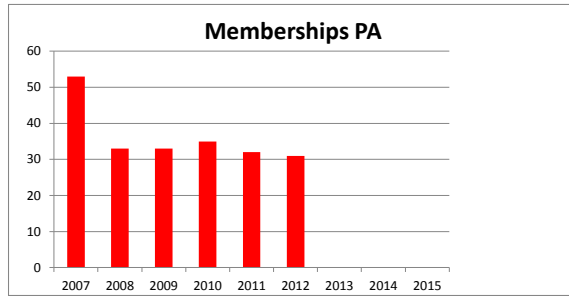

Objectives: The Club's objectives are to learn about Construction Excellence and Best Practice issues from each other and the wider construction community and to share this knowledge so that the performance of local construction organisations improves

Club's Vision: To be a leading Constructing Excellence club in the UK which is recognised by all third parties in the Black Country as the organisation for information, knowledge, connections and the sharing of best practice in the construction related supply chain. Club events will be the place of choice to meet and learn, particularly for SMEs