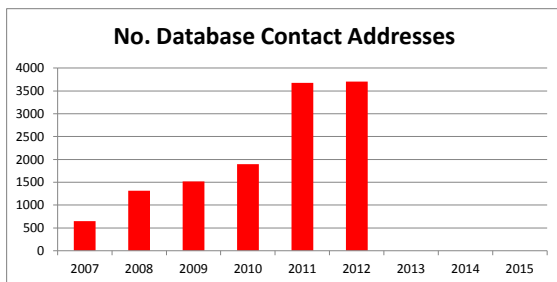

Feedback on Club Activity:

"I have attended events at BCCEC over the last four years and it has greatly improved our knowledge of the industry sector and best practice and also helped me connect with other organisations in the region. I have since serving as an Officer of BCCEC joined the management committee at HAWCE. These regional clubs are a great asset to the industry" - C Pearce, Telecetera Ltd

"Over the years BCCEC has established itself as the leading provider of well managed, well attended networking events which ensures attending is worth my time and effort" Richard Sapcote, Seddon

"An informative and thought provoking event, helping create a platform to challenge current practices, and understand the pressures on all elements of the supply chain. You are made to feel welcome and the knowledge shared will help your personnel development" Richard Morris, Harsco

"Very useful events that enable people to meet new contacts and expand their knowledge" Karina Grabovska, G F Tomlinson

"The Black Country Events have been well attended and presented in a professional way. There has been a broad range of members who always contribute enthusiastically to the discussions, and debate any proposals in a lively manner" Ken Jones, Thomas Vale Construction

Visit: www.blackcountryceclub.co.uk for more Club information and to see our Annual Reports

Contact: membership@blackcountryceclub.co.uk for information on becoming a club member

Contact: sponsorship@blackcountryceclub.co.uk for information on sponsoring our web site or events

Visit: www.wmce.org for details of other Constructing Excellence and Best Practice clubs in the West Midlands