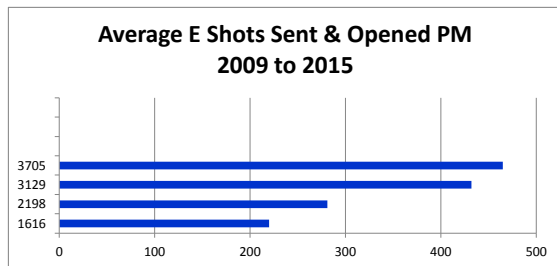

Feedback on Club Activity:

"I have attended events at BCCEC over the last four years and it has greatly improved our knowledge of the industry sector and best practice and also helped me connect with other organisations in the region. I have since serving as an Officer of BCCEC joined the management committee at HAWCE. These regional clubs are a great asset to the industry" - C Pearce, Telecetera Ltd