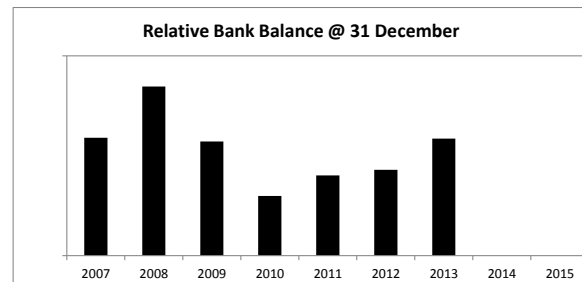

Feedback on Club Activity:

"I have attended events at BCCEC over the last four years and it has greatly improved our knowledge of the industry sector and best practice and also helped me connect with other organisations in the region. I have since serving as an Officer of BCCEC joined the management committee at HAWCE. These regional clubs are a great asset to the industry" - C Pearce, Telecetera Ltd