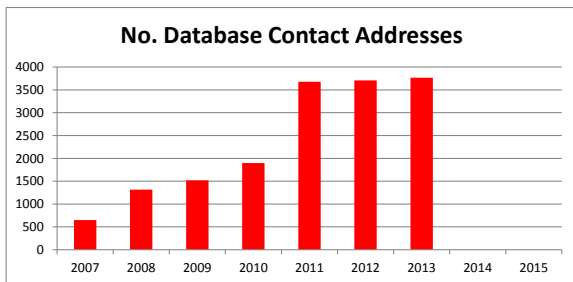

Feedback on Club Activity:

"I have attended events at BCCEC over the last four years and it has greatly improved our knowledge of the industry sector and best practice and also helped me connect with other organisations in the region. I have since serving as an Officer of BCCEC joined the management committee at HAWCE. These regional clubs are a great asset to the industry" - C Pearce, Telecetera Ltd

"Over the years BCCEC has established itself as the leading provider of well managed, well attended networking events which ensures attending is worth my time and effort" Richard Sapcote, Seddon

"An informative and thought provoking event, helping create a platform to challenge current practices, and understand the pressures on all elements of the supply chain. You are made to feel welcome and the knowledge shared will help your personnel development" Richard Morris, Harsco

"Very useful events that enable people to meet new contacts and expand their knowledge" Karina Grabovska, G F Tomlinson

"The Black Country Events have been well attended and presented in a professional way. There has been a broad range of members who always contribute enthusiastically to the discussions, and debate any proposals in a lively manner" Ken Jones, Thomas Vale Construction

Visit: www.blackcountryceclub.co.uk for more Club information and to see our Annual Reports

Contact: membership@blackcountryceclub.co.uk for information on becoming a club member

Contact: sponsorship@blackcountryceclub.co.uk for information on sponsoring our web site or events

Visit: www.builtenvironmnethub.org for details of other Constructing Excellence and Best Practice clubs in the West Midlands