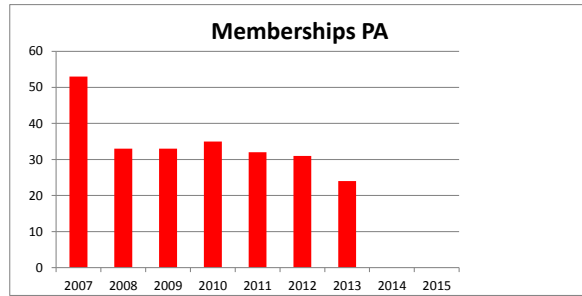

Objectives: The Club's objectives are to learn about Construction Excellence and Best Practice issues from each other and the wider construction community and to share this knowledge so that the performance of local construction organisations improves

Club's Vision: To be a leading Constructing Excellence club in the UK which is recognised by all third parties in the Black Country as the organisation for information, knowledge, connections and the sharing of best practice in the construction related supply chain. Club events will be the place of choice to meet and learn, particularly for SMEs