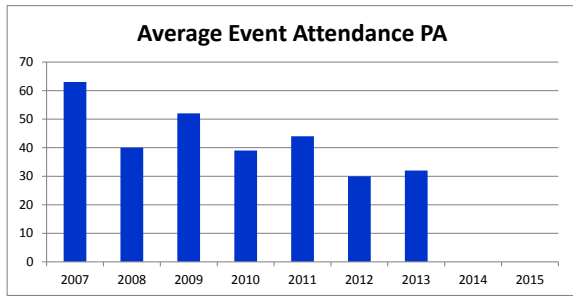

Objectives: The Club's objectives are to learn about Construction Excellence and Best Practice issues from each other and the wider construction community and to share this knowledge so that the performance of local construction organisations improves

Club's Vision: To be a leading Constructing Excellence club in the UK which is recognised by all third parties in the Black Country as the organisation for information, knowledge, connections and the sharing of best practice in the construction related supply chain. Club events will be the place of choice to meet and learn, particularly for SMEs