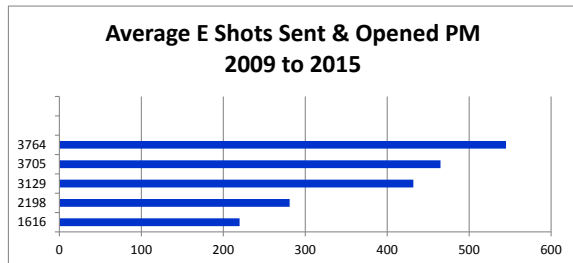

Feedback on Club Activity:

"I have attended events at BCCEC over the last four years and it has greatly improved our knowledge of the industry sector and best practice and also helped me connect with other organisations in the region. I have since serving as an Officer of BCCEC joined the management committee at HAWCE. These regional clubs are a great asset to the industry" - C Pearce, Telecetera Ltd

"Over the years BCCEC has established itself as the leading provider of well managed, well attended networking events which ensures attending is worth my time and effort" Richard Sapcote, Seddon

"An informative and thought provoking event, helping create a platform to challenge current practices, and understand the pressures on all elements of the supply chain. You are made to feel welcome and the knowledge shared will help your personnel development" Richard Morris, Harsco

"Very useful events that enable people to meet new contacts and expand their knowledge" Karina Grabovska, G F Tomlinson

"The Black Country Events have been well attended and presented in a professional way. There has been a broad range of members who always contribute enthusiastically to the discussions, and debate any proposals in a lively manner" Ken Jones, Thomas Vale Construction

Visit: www.blackcountryceclub.co.uk for more Club information and to see our Annual Reports

Contact: membership@blackcountryceclub.co.uk for information on becoming a club member

Contact: sponsorship@blackcountryceclub.co.uk for information on sponsoring our web site or events

Visit: www.builtenvironmnethub.org for details of other Constructing Excellence and Best Practice clubs in the West Midlands