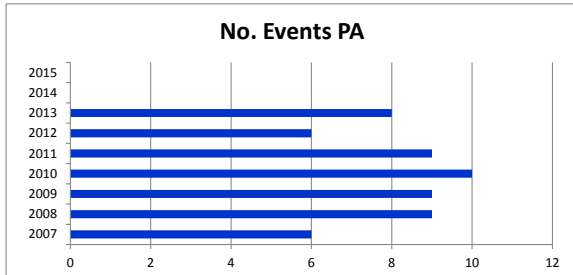

Objectives: The Club's objectives are to learn about Construction Excellence and Best Practice issues from each other and the wider construction community and to share this knowledge so that the performance of local construction organisations improves

Club's Vision: To be a leading Constructing Excellence club in the UK which is recognised by all third parties in the Black Country as the organisation for information, knowledge, connections and the sharing of best practice in the construction related supply chain. Club events will be the place of choice to meet and learn, particularly for SMEs