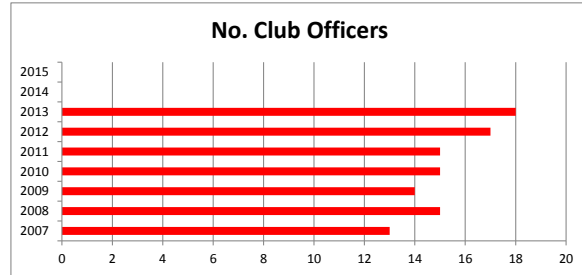

Objectives: The Club's objectives are to learn about Construction Excellence and Best Practice issues from each other and the wider construction community and to share this knowledge so that the performance of local construction organisations improves