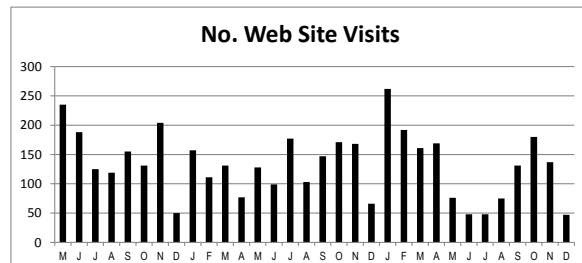

Feedback on Club Activity:

"I have attended events at BCCEC over the last four years and it has greatly improved our knowledge of the industry sector and best practice and also helped me connect with other organisations in the region. I have since serving as an Officer of BCCEC joined the management committee at HAWCE. These regional clubs are a great asset to the industry" - C Pearce, Telecetera Ltd

"Over the years BCCEC has established itself as the leading provider of well managed, well attended networking events which ensures attending is worth my time and effort" Richard Sapcote, Seddon

"An informative and thought provoking event, helping create a platform to challenge current practices, and understand the pressures on all elements of the supply chain. You are made to feel welcome and the knowledge shared will help your personnel development" Richard Morris, Harsco

"Very useful events that enable people to meet new contacts and expand their knowledge" Karina Grabovska, G F Tomlinson

"The Black Country Events have been well attended and presented in a professional way. There has been a broad range of members who always contribute enthusiastically to the discussions, and debate any proposals in a lively manner" Ken Jones, Thomas Vale Construction

Visit: www.blackcountryceclub.co.uk for more Club information and to see our Annual Reports

Contact: membership@blackcountryceclub.co.uk for information on becoming a club member

Contact: sponsorship@blackcountryceclub.co.uk for information on sponsoring our web site or events

Visit: www.builtenvironmnethub.org for details of other Constructing Excellence and Best Practice clubs in the West Midlands