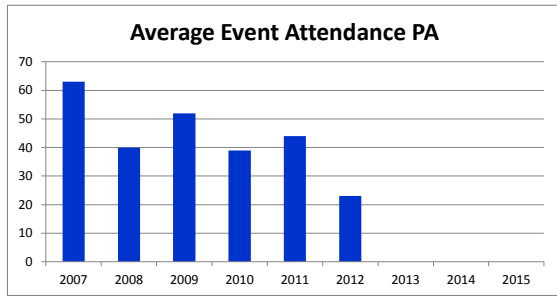

Objectives: The Club's objectives are to learn about Construction Excellence and Best Practice issues from each other and the wider construction community and to share this knowledge so that the performance of local construction organisations improves

Club's Vision: To be a leading Constructing Excellence club in the UK which is recognised by all third parties in the Black Country as the organisation for information, knowledge, connections and the sharing of best practice in the construction related supply chain. Club events will be the place of choice to meet and learn, particularly for SMEs