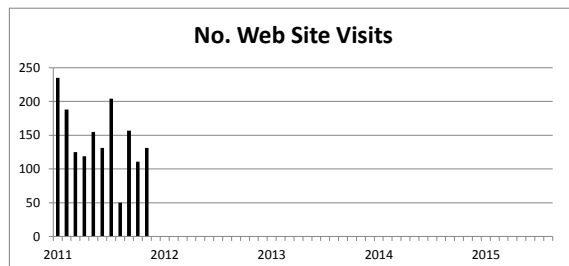

Feedback on Club Activity:

"I have attended events at BCCEC over the last four years and it has greatly improved our knowledge of the industry sector and best practice and also helped me connect with other organisations in the region. I have since serving as an Officer of BCCEC joined the management committee at HAWCE. These regional clubs are a great asset to the industry" - C Pearce, Telecetera Ltd

"Over the years BCCEC has established itself as the leading provider of well managed, well attended networking events which ensures attending is worth my time and effort" Richard Sapcote, Seddon

"An informative and thought provoking event, helping create a platform to challenge current practices, and understand the pressures on all elements of the supply chain. You are made to feel welcome and the knowledge shared will help your personnel development" Richard Morris, Harsco

"Very useful events that enable people to meet new contacts and expand their knowledge" Karina Grabovska, G F Tomlinson

"The Black Country Events have been well attended and presented in a professional way. There has been a broad range of members who always contribute enthusiastically to the discussions, and debate any proposals in a lively manner" Ken Jones, Thomas Vale Construction

Visit: www.blackcountryceclub.co.uk for more Club information and to see our Annual Reports

Contact: membership@blackcountryceclub.co.uk for information on becoming a club member

Contact: sponsorship@blackcountryceclub.co.uk for information on sponsoring our web site or events

Visit: www.wmce.org for details of other Constructing Excellence and Best Practice clubs in the West Midlands