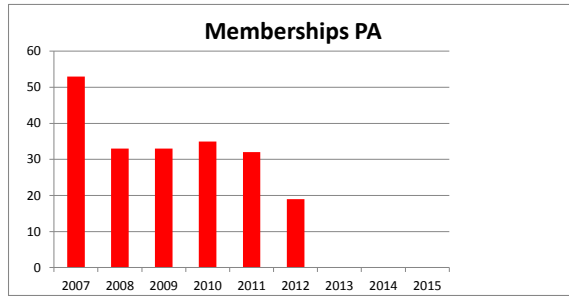

Objectives: The Club's objectives are to learn about Construction Excellence and Best Practice issues from each other and the wider construction community and to share this knowledge so that the performance of local construction organisations improves

Club's Vision: To be a leading Constructing Excellence club in the UK which is recognised by all third parties in the Black Country as the organisation for information, knowledge, connections and the sharing of best practice in the construction related supply chain. Club events will be the place of choice to meet and learn, particularly for SMEs