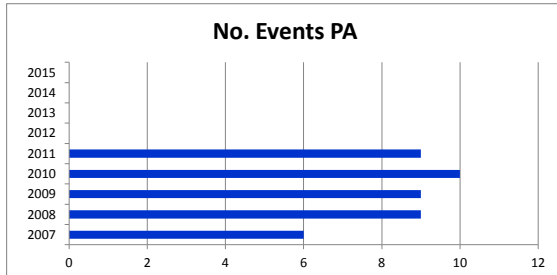

Objectives: The Club's objectives are to learn about Construction Excellence and Best Practice issues from each other and the wider construction community and to share this knowledge so that the performance of local construction organisations improves

Club's Vision: To be a leading Constructing Excellence club in the UK which is recognised by all third parties in the Black Country as the organisation for information, knowledge, connections and the sharing of best practice in the construction related supply chain. Club events will be the place of choice to meet and learn, particularly for SMEs