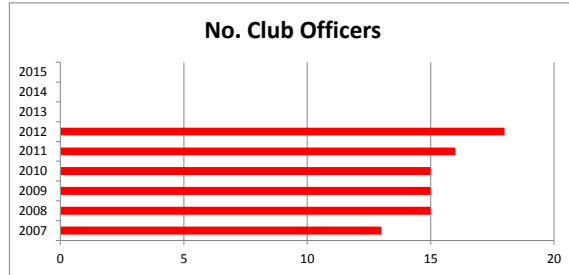

Objectives: The Club's objectives are to learn about Construction Excellence and Best Practice issues from each other and the wider construction community and to share this knowledge so that the performance of local construction organisations improves

Club's Vision: To be a leading Constructing Excellence club in the UK which is recognised by all third parties in the Black Country as the organisation for information, knowledge, connections and the sharing of best practice in the construction related supply chain. Club events will be the place of choice to meet and learn, particularly for SMEs