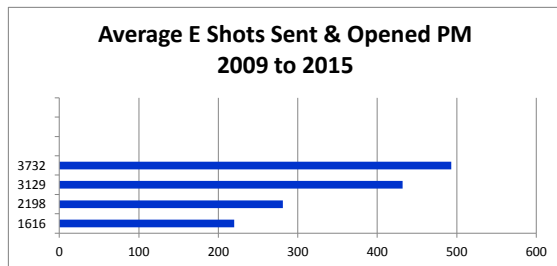

Feedback on Club Activity:

"I have attended events at BCCEC over the last four years and it has greatly improved our knowledge of the industry sector and best practice and also helped me connect with other organisations in the region. I have since serving as an Officer of BCCEC joined the management committee at HAWCE. These regional clubs are a great asset to the industry" - C Pearce, Telecetera Ltd