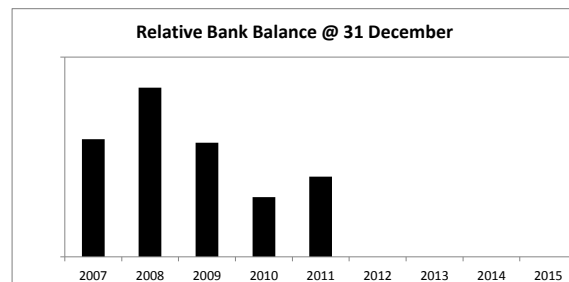

Feedback on Club Activity:

"I have attended events at BCCEC over the last four years and it has greatly improved our knowledge of the industry sector and best practice and also helped me connect with other organisations in the region. I have since serving as an Officer of BCCEC joined the management committee at HAWCE. These regional clubs are a great asset to the industry" - C Pearce, Telecetera Ltd