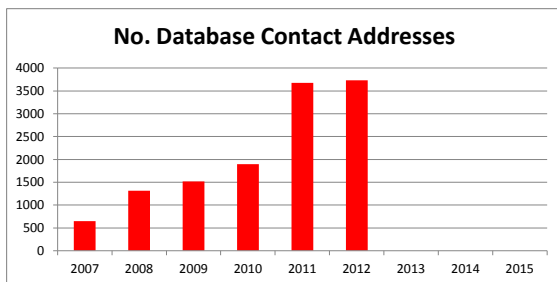

Feedback on Club Activity:

"I have attended events at BCCEC over the last four years and it has greatly improved our knowledge of the industry sector and best practice and also helped me connect with other organisations in the region. I have since serving as an Officer of BCCEC joined the management committee at HAWCE. These regional clubs are a great asset to the industry" - C Pearce, Telecetera Ltd

"Over the years BCCEC has established itself as the leading provider of well managed, well attended networking events which ensures attending is worth my time and effort" Richard Sapcote, Seddon

"An informative and thought provoking event, helping create a platform to challenge current practices, and understand the pressures on all elements of the supply chain. You are made to feel welcome and the knowledge shared will help your personnel development" Richard Morris, Harsco

"Very useful events that enable people to meet new contacts and expand their knowledge" Karina Grabovska, G F Tomlinson

"The Black Country Events have been well attended and presented in a professional way. There has been a broad range of members who always contribute enthusiastically to the discussions, and debate any proposals in a lively manner" Ken Jones, Thomas Vale Construction

Visit: www.blackcountryceclub.co.uk for more Club information and to see our Annual Reports

Contact: membership@blackcountryceclub.co.uk for information on becoming a club member

Contact: sponsorship@blackcountryceclub.co.uk for information on sponsoring our web site or events

Visit: www.wmce.org for details of other Constructing Excellence and Best Practice clubs in the West Midlands